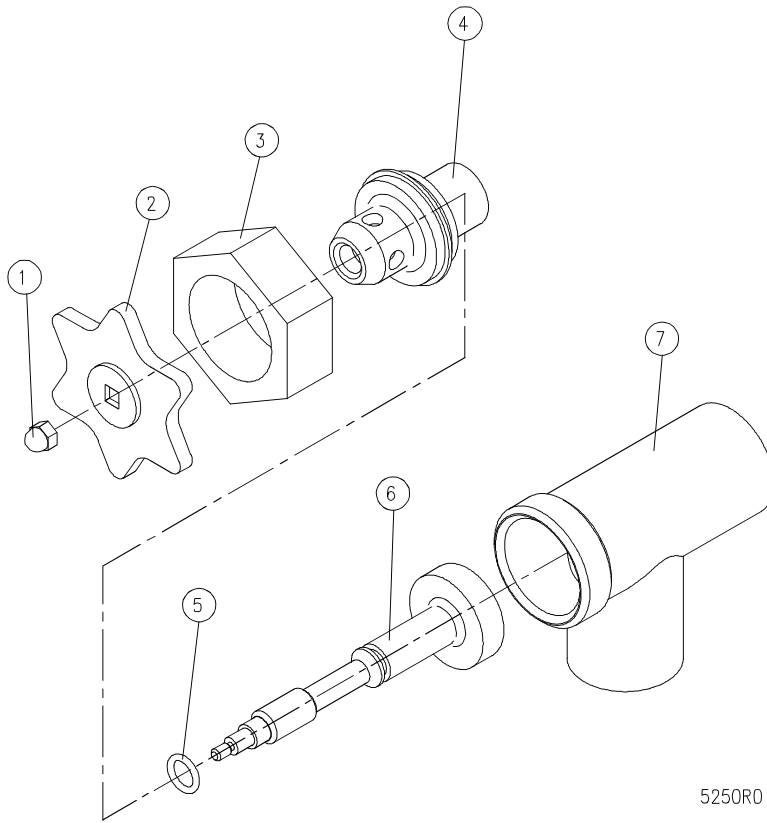

PARTS LIST, GAS KETTLES, MODELS GL-80, GL-100

<u>ITEM</u>	<u>PART NUMBER</u>	<u>DESCRIPTION</u>	<u>QUANTITY</u>		
			<u>GL-80</u>	<u>GL-100</u>	
**	22.	5188-1	Combination Gas Control - Natural Gas	1	1
		5188-2	Combination Gas Control - Propane	1	1
	23.	7571-1	Bottom Cover	1	1
	24.	9083-18	Gas Flex Hose, 3/4" x 18"	1	1
	25.	7569-1	Burner Basket Shield/Bracket	1	1
	26.	5285-1	Sight Glass Assembly	1	1
		9108-2	Gauge Glass, 5/8 x 4-3/4	1	1
		8-6018	Washers	2	2
		8-6019	Brass Washer	2	2
		8-6016	Rod	2	2
	27.	4-22ES	Terminal Block End Section	1	1
	28.	4-22TB	Terminal Block Section	2	2
	29.	5039-1	Low Water Probe	1	1
	30.	7110-1	Component Mounting Bracket	1	1
	31.	5734-1	Burner Shield	1	1
*	32.	4127-3	Cord Set, 120V	1	1
*	33.	7551-1	Faucet Bracket, Optional	1	1
** **	34.	4-T265	Transformer, 240/120, 100VA (220V-240V Units)	1	1

* NOT SHOWN.

** SELECT AS REQUIRED.

PARTS LIST, GAS KETTLES, MODELS GL-80, GL-100

FIGURE 2

4806R1

PARTS LIST, GAS KETTLES, MODELS GL-80, GL-100

FROM FIGURE 2

BURNER ASSEMBLY

<u>ITEM</u>	<u>PART NUMBER</u>	<u>DESCRIPTION</u>	<u>QUANTITY</u>
1.	3135-1	Burner	3
2.	7570-1	Burner Tray	1
** 3.	3598-44	Orifice, #44, Propane	3
	3598-29	Orifice, #29, Natural Gas	3
4.	7572-1	Manifold	1
5.	9035-1	Plug, 1/8"	1
6.	3-U6BE	Union Elbow, 3/4"	1
7.	9014-1	Reducing Elbow, 1/2 x 3/4"	1
8.	5728-1	Ignitor/Sensor Bracket	1
9.	5729-1	Ignitor/Sensor	1

** SELECT AS REQUIRED.

PARTS LIST, GAS KETTLES, MODELS GL-80, GL-100

FIGURE 4

DRAW-OFF VALVES

<u>ITEM</u>	<u>PART NUMBER</u>	<u>DESCRIPTION</u>	<u>QUANTITY</u>
	3-D015	1-1/2" DRAW-OFF VALVE ASSEMBLY	
1.	9031-3	Acorn Nut 10-24 UNC	1
2.	4115-1	Handle, Stainless Steel	1
3.	3-DV13	Gland Nut	1
4.	3-DV14	Bonnet	1
5.	3-DV16	"O" Ring	1
6.	3-DV15RV	Stem Assembly	1
7.	3-DV17	Valve Body	1