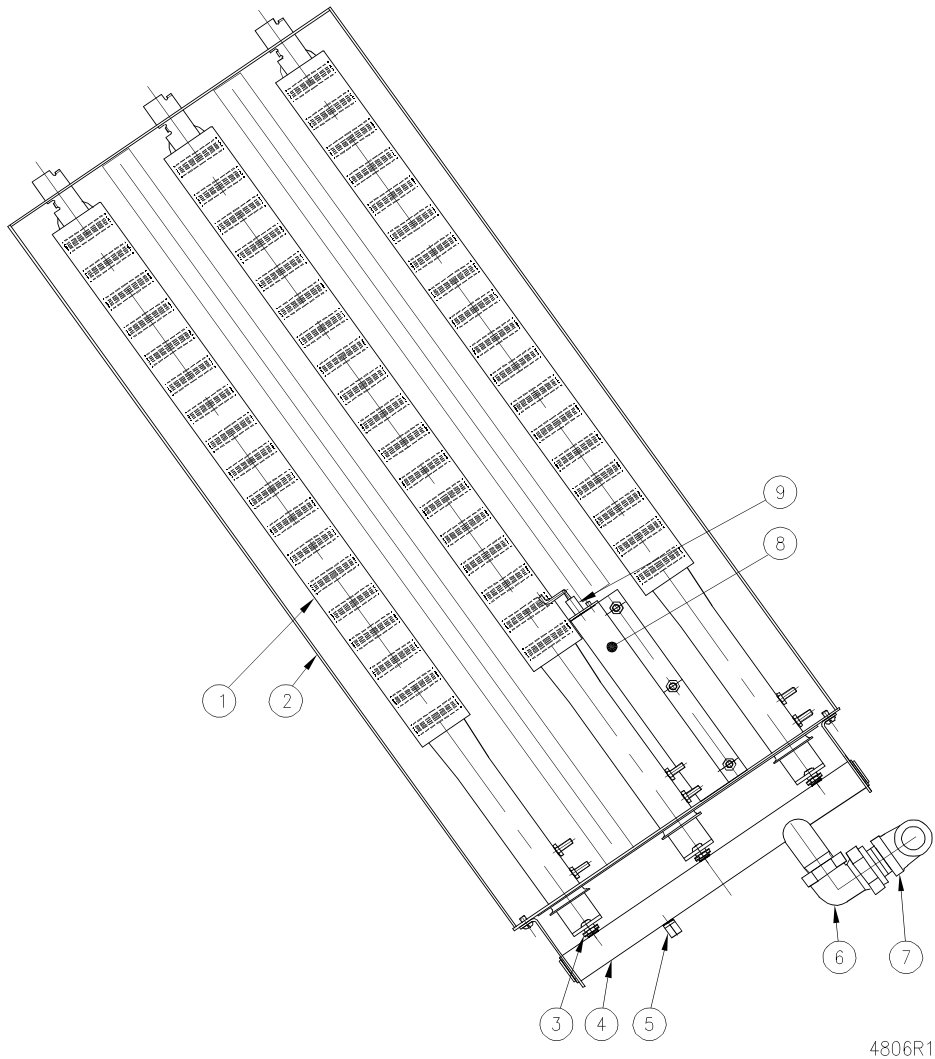

PARTS LIST, GAS KETTLES, MODELS GL-80, GL-100

FIGURE 1

PARTS LIST, GAS KETTLES, MODELS GL-80, GL-100

FROM FIGURE 1

<u>ITEM</u>	<u>PART NUMBER</u>	<u>DESCRIPTION</u>	<u>QUANTITY</u>		
			<u>GL-80</u>	<u>GL-100</u>	
1.	6828-1	Flue Box Assembly	1	1	
2.	3-AV01	Air Vent	1	1	
3.	9092-3	Fuse 3A, 250V	1	1	
4.	9094-1	Fuse Holder	1	1	
5.	3-SRV8-1	Relief Valve, 35 psi	1	1	
6.	3974-1	Level Control	1	1	
7.	7790-1	Control Panel	1	1	
**	8.	7002-1	English Label	1	1
		3081-1	French Label	1	1
9.	5373-1	Ignition Module	1	1	
10.	9130-2	Power Switch	1	1	
11.	116-6562	Thermostat	1	1	
12.	116-6452	Pressure Gauge Bracket	1	1	
13.	4996-2	Pilot Light, Cooking, Red	1	1	
14.	116-6490	Pressure Switch	1	1	
15.	4967-1	Pressure Gauge	1	1	
16.	4996-3	Pilot Light, Low Water, Amber	1	1	
17.	4-TK05	Dial	1	1	
18.	7629-1	Pressure Switch Bracket	1	1	
19.	8-1308	Adjustable Foot	4	4	
20.	7814-1	Front Panel	1		
	7815-1	Front Panel		1	
21.	6679-1	Access Door	1	1	

PARTS LIST, GAS KETTLES, MODELS GL-80, GL-100

<u>ITEM</u>	<u>PART NUMBER</u>	<u>DESCRIPTION</u>	<u>QUANTITY</u>		
			<u>GL-80</u>	<u>GL-100</u>	
**	22.	5188-1	Combination Gas Control - Natural Gas	1	1
		5188-2	Combination Gas Control - Propane	1	1
	23.	7571-1	Bottom Cover	1	1
	24.	9083-18	Gas Flex Hose, 3/4" x 18"	1	1
	25.	7569-1	Burner Basket Shield/Bracket	1	1
	26.	5285-1	Sight Glass Assembly	1	1
		9108-2	Gauge Glass, 5/8 x 4-3/4	1	1
		8-6018	Washers	2	2
		8-6019	Brass Washer	2	2
		8-6016	Rod	2	2
	27.	4-22ES	Terminal Block End Section	1	1
	28.	4-22TB	Terminal Block Section	2	2
	29.	5039-1	Low Water Probe	1	1
	30.	7110-1	Component Mounting Bracket	1	1
	31.	5734-1	Burner Shield	1	1
*	32.	4127-3	Cord Set, 120V	1	1
*	33.	7551-1	Faucet Bracket, Optional	1	1
** **	34.	4-T265	Transformer, 240/120, 100VA (220V-240V Units)	1	1

* NOT SHOWN.

** SELECT AS REQUIRED.

PARTS LIST, GAS KETTLES, MODELS GL-80, GL-100

FIGURE 2

4806R1

PARTS LIST, GAS KETTLES, MODELS GL-80, GL-100

FROM FIGURE 2

BURNER ASSEMBLY