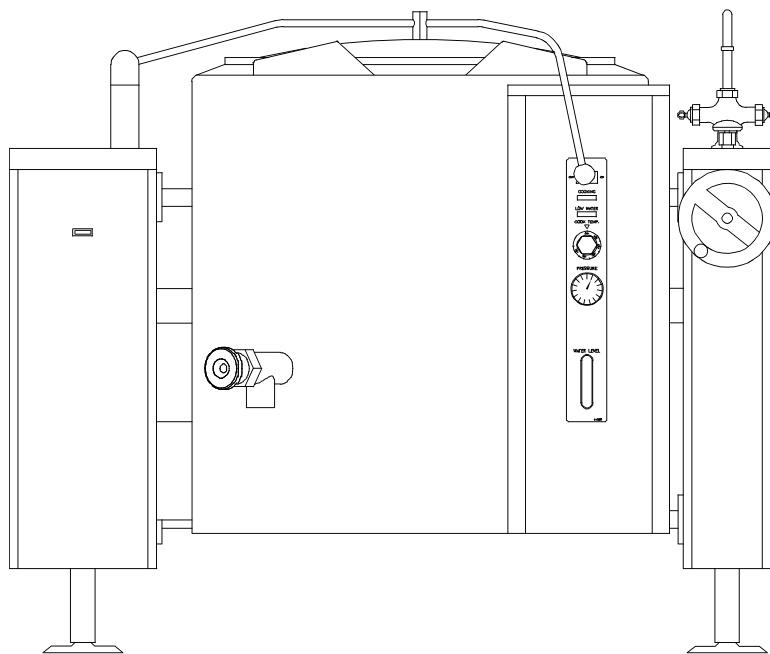

INSTALLATION AND OPERATION MANUAL

GAS TILTING KETTLES

MODELS: ACGLT-20

ACGLT-30

ACGLT-40

ACGLT-60

ACCUTEMP PRODUCTS, INC

8415 North Clinton Park Dr. Fort Wayne, IN 46825
800 210-5907 OFFICE · 260 493-0415 · accutemp.net

INSTALLATION AND OPERATION MANUAL, GAS TILTING KETTLES,
MODELS ACGLT-20, ACGLT-30, ACGLT-40, ACGLT-60

IMPORTANT NOTES FOR INSTALLATION AND OPERATION

This is the safety alert symbol. It is used to alert you to potential personal injury hazards. Obey all safety messages that follow this symbol to avoid possible injury or death.