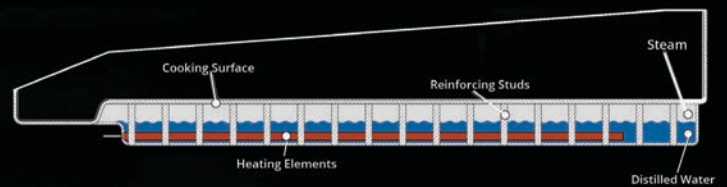

HOW DOES IT WORK?

ACCUSTEAM™
HIGH PRODUCTION GRIDDLE

Backed by the Industry's **ONLY**
Lifetime Service and Support Guarantee.

800-210-5907 | accutemp.net

MM5317-2001