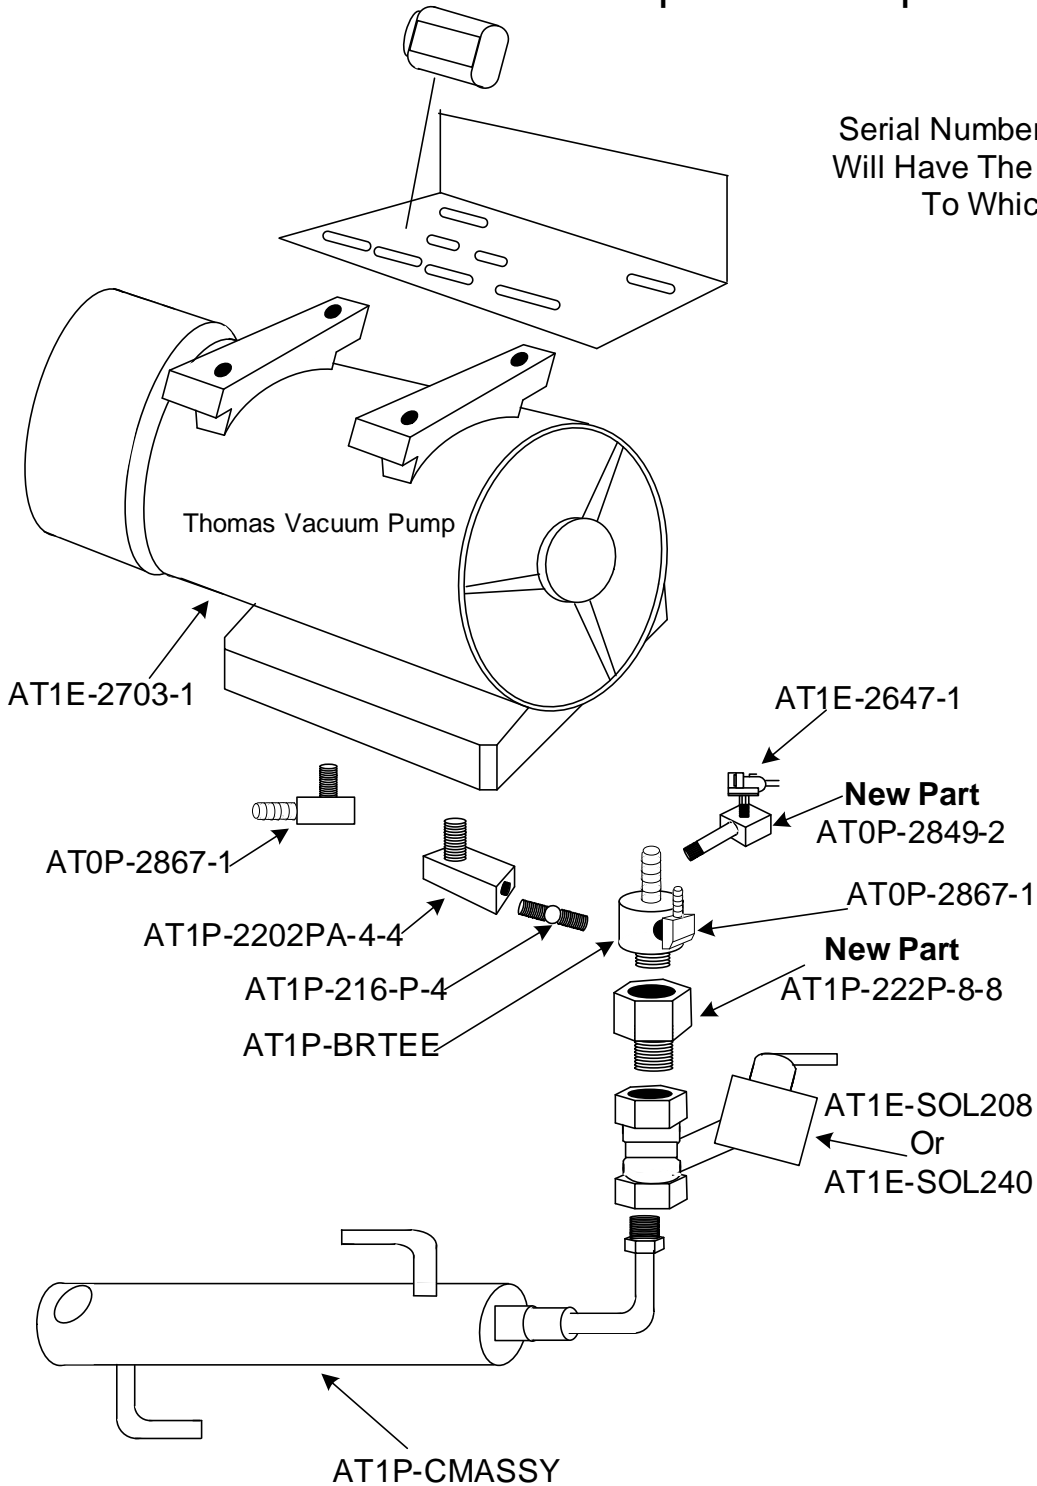

Old Gast Pump To Thomas Pump Conversion Field Repair and Replacement Parts

Serial Numbers Of 12650 or Lower
Will Have The Old Style Gast Pump
To Which This Applies.

AT1P-2558-1 1/2"X14" Chamber Vacuum
Hose

AT1P-2558-2 1/4"x9" Hose To Solenoid

AT1P-2558-3 1/4"X15" Hose To Guage

Accutemp Products, Inc.
1 800 480-0415 (V) 1 260 493-8914 (F)