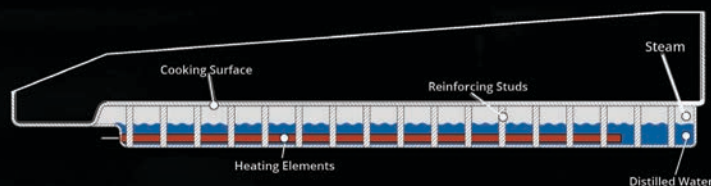

HOW DOES IT WORK?

ACCU-STEAM™
HIGH PRODUCTION GRIDDLE

Backed by the Industry's **ONLY**
Lifetime Service and Support Guarantee.

800-210-5907 | accutemp.net

MM5317-2001