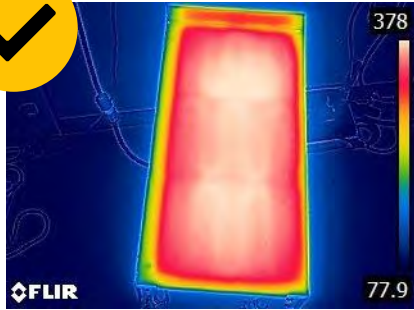

DO YOU KNOW WHAT WHAT TEMPERATURE YOU'RE COOKING AT?

**XLR8 Upper Heated Platen:
± 10 DEGREES ACCURACY**

**COMPETITOR A:
± 55 DEGREES VARIANCE**

**COMPETITOR B:
± 75 DEGREES VARIANCE
NEVER HIT SET POINT!**

STOP GUESSING. THERMAL IMAGES DON'T LIE.

**No one beats the even
temperatures delivered by XLR8.**

*Consistent, even temperatures
combined with instant recovery
equals faster cook times,
improved food safety and a
fresher tasting product.*