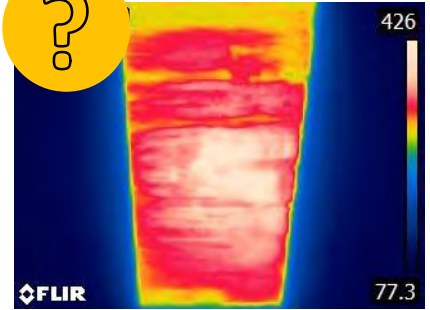

DO YOU KNOW WHAT WHAT TEMPERATURE YOU'RE COOKING AT?

**XLR8 Upper Heated Platen:
± 10 DEGREES ACCURACY**

**COMPETITOR A:
± 55 DEGREES VARIANCE**

**COMPETITOR B:
± 75 DEGREES VARIANCE
NEVER HIT SET POINT!**

STOP GUESSING. THERMAL IMAGES DON'T LIE.

**No one beats the even
temperatures delivered by XLR8.**

*Consistent, even temperatures
combined with instant recovery
equals faster cook times,
improved food safety and a
fresher tasting product.*